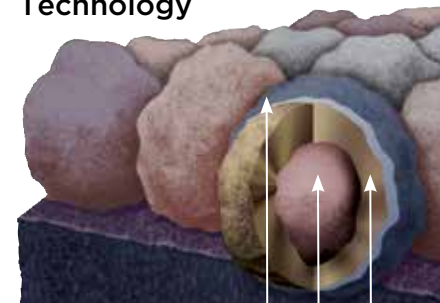

Landmark[®]

Designer Roofing Shingles
Featuring Max Def Colors

Shown in Max Def Weathered Wood

Technology that protects
the beauty of your roof and
strengthens its performance.

NailTrak[®]

Fast, Accurate, Visible

NailTrak removes the guesswork with three separately defined lines, creating a large area to guide your nailing and a smaller area for extreme steep-slope applications.

QuadraBond[®]

Advanced Layering

CertainTeed's specially formulated adhesive adheres shingle layers at four points, more than any other manufacturer. This superior bond provides greater protection against shingle delamination to maximize performance over the life of the shingle in any climate.

StreakFighter[®]

Algae Resistance

The ultimate in stain protection.

Those streaks you see on other roofs in your neighborhood? That's algae, and it's a common eyesore on roofing throughout North America. CertainTeed's **StreakFighter** technology uses the power of science to repel algae before it can take hold and spread. **StreakFighter's** granular blend includes naturally algae-resistant copper, helping your roof maintain its curb appeal and look beautiful for years to come.

Granule with StreakFighter Technology

Ceramic coating
Mineral core
Copper layer

Diagram for illustrative purposes only.

CertaSeal[™]

Uplift Protection

CertaSeal[™] is a fast-activating modified asphalt sealant with a 20-year record of proven performance. Designed to seal shingles together upon installation, it protects roofs from wind uplift and shingle blow-off so that homes stay safe and dry. It's also engineered to remain flexible after installation, unlike harder sealants that can dry out and crack over time.